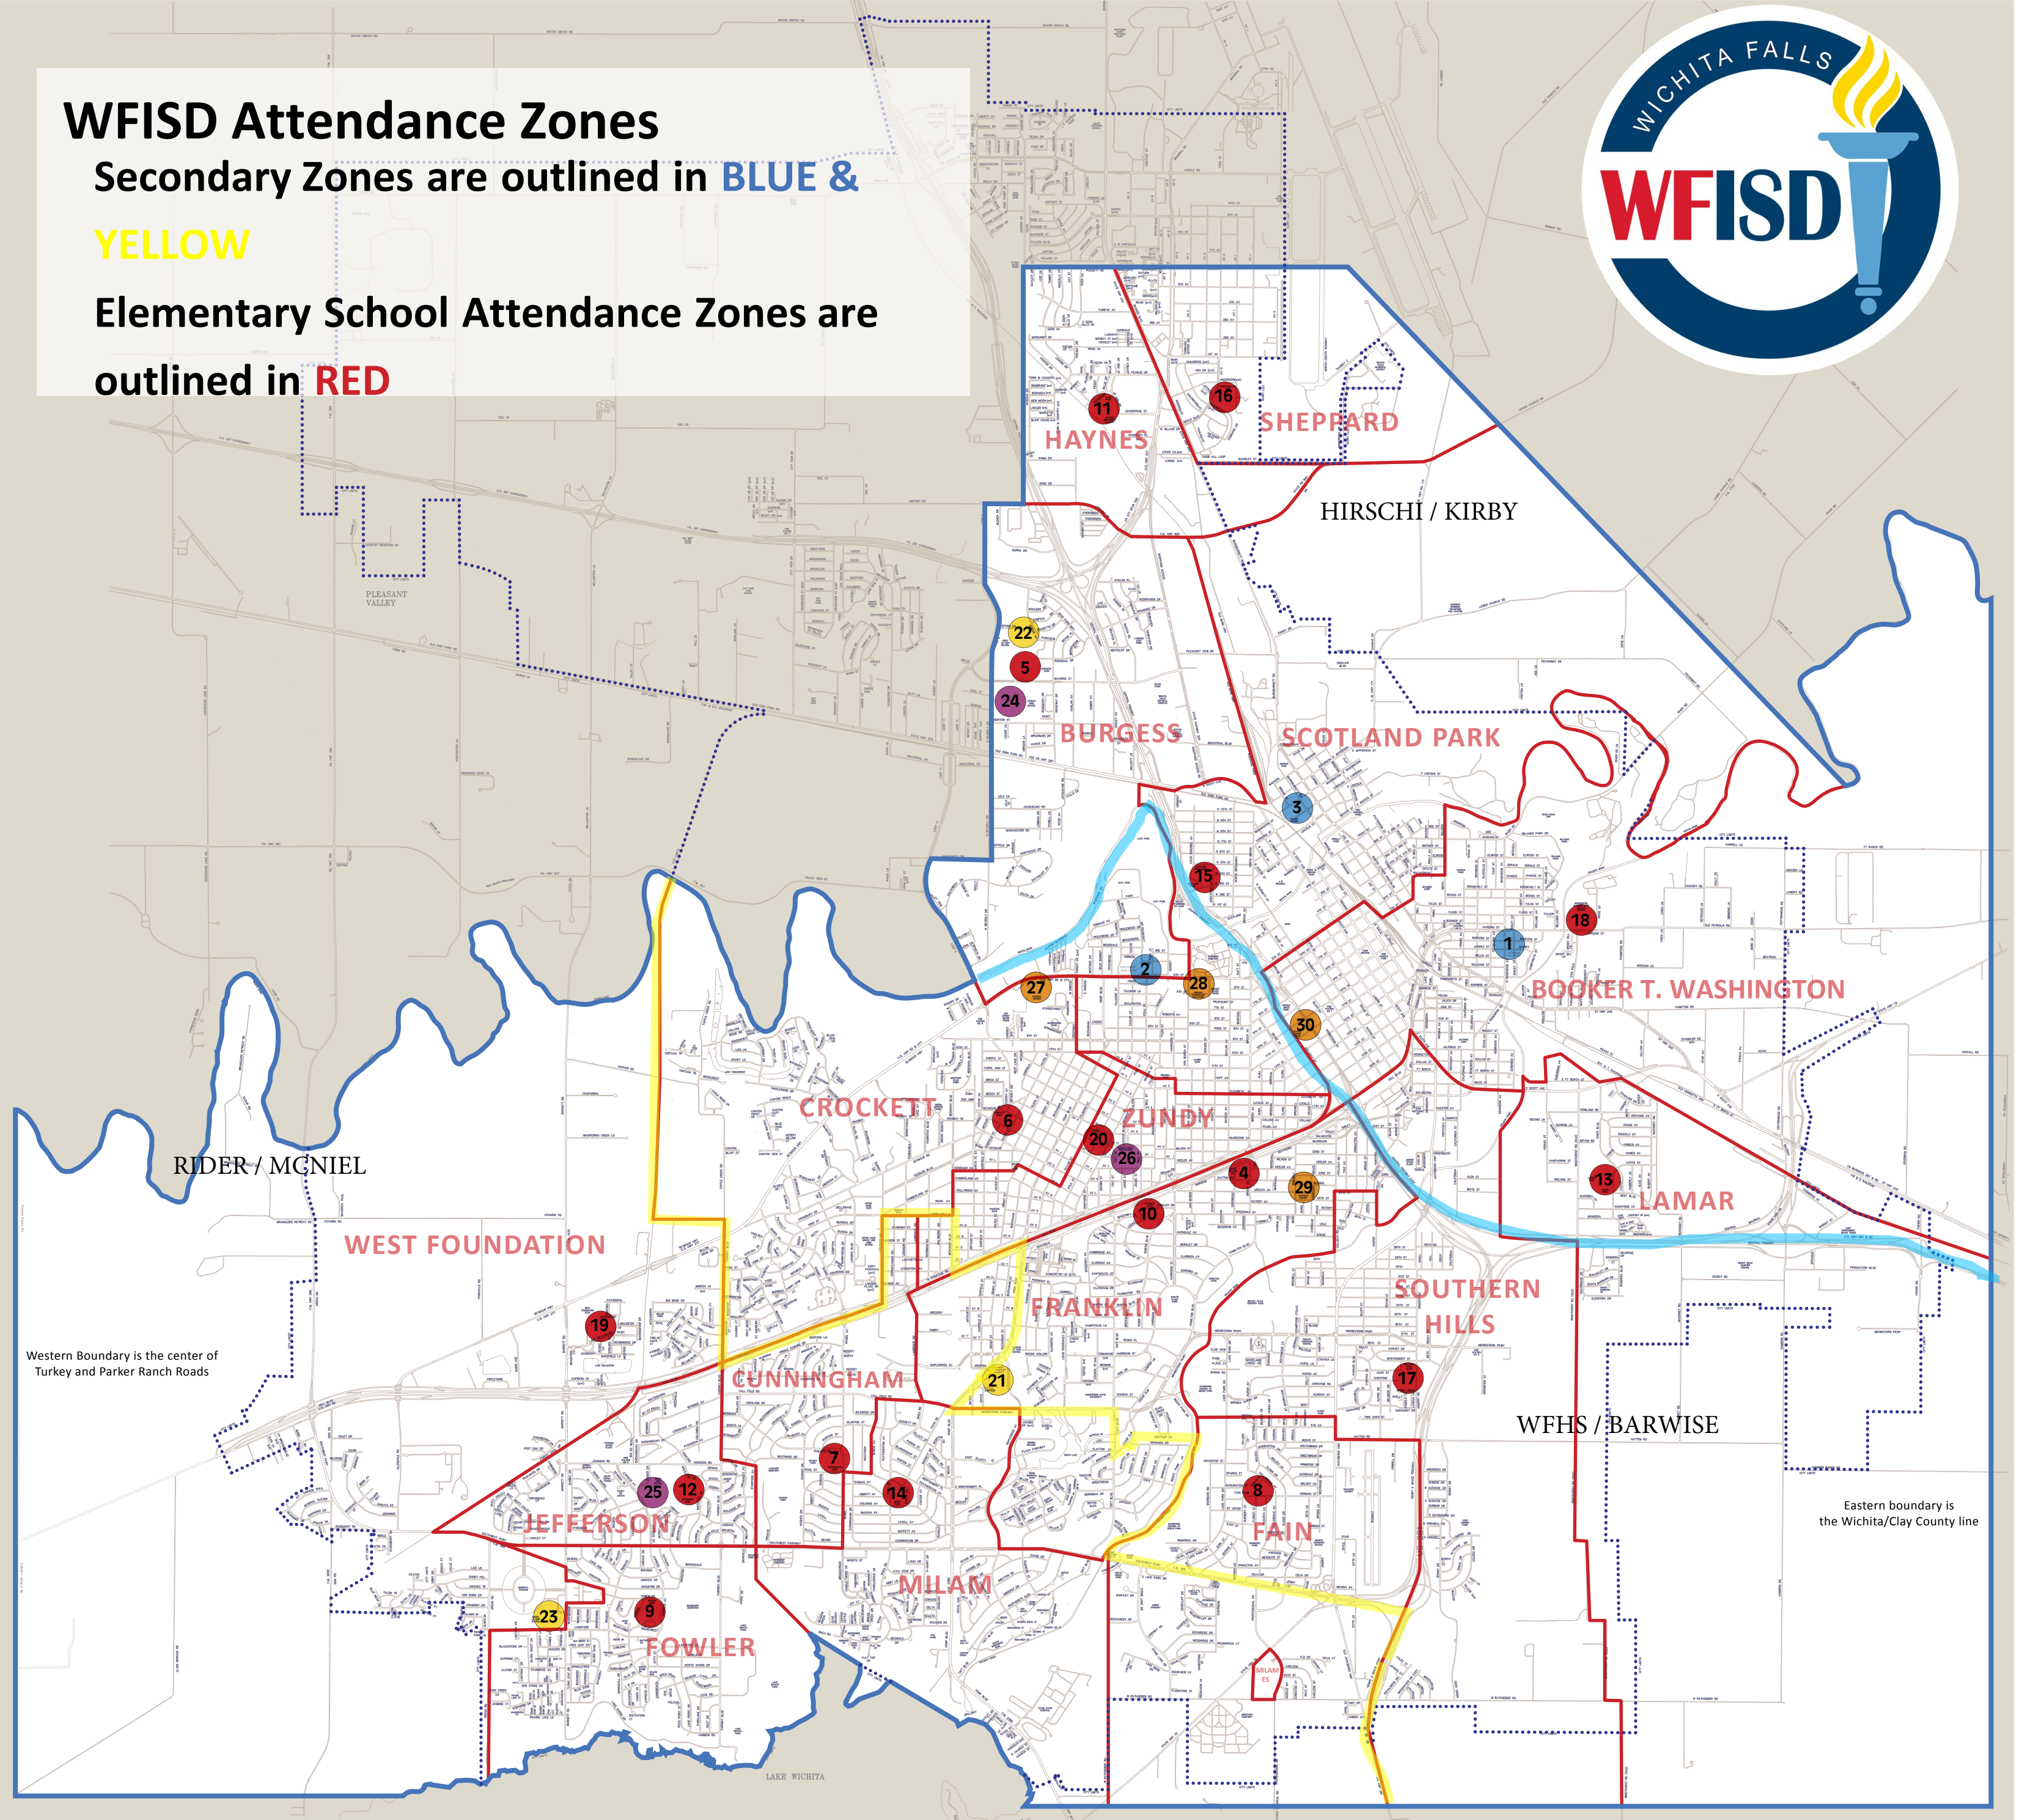

WFISD Attendance Zones

Secondary Zones are outlined in **BLUE & YELLOW**

Elementary School Attendance Zones are outlined in **RED**

Western Boundary is the center of Turkey and Parker Ranch Roads

Eastern boundary is the Wichita/Clay County line

- | | | | | | | | |
|--|-------------------------|-------------------------|-----------------------------|-------------------------------|--------------------------|------------------------------|--|
| 1 Rosewood Head Start | 5 Burgess Elementary | 9 Fowler Elementary | 13 Lamar Elementary | 17 Southern Hills Elementary | 21 Barwise Middle School | 24 Hirschi High School | 27 Harrell Center |
| 2 Northwest Head Start | 6 Crockett Elementary | 10 Franklin Elementary | 14 Milam Elementary | 18 Booker T. Washington | 22 Kirby Middle School | 25 Rider High School | 28 Denver Alternative Education Center |
| 3 Farris Early Childhood Center | 7 Cunningham Elementary | 11 Haynes NW Academy | 15 Scotland Park Elementary | 19 West Foundation Elementary | 23 McNeil Middle School | 26 Wichita Falls High School | 29 Carrigan Career Center |
| 4 Brook Village Early Childhood Center | 8 Fain Elementary | 12 Jefferson Elementary | 16 Sheppard AFB Elementary | 20 Zundy Elementary | | | 30 Education Center / WFISD |

WICHITA FALLS ISD

- Wichita Falls City Limits
- Wichita Falls ISD Boundary
- Elementary Attendance Zones
- Secondary Boundaries